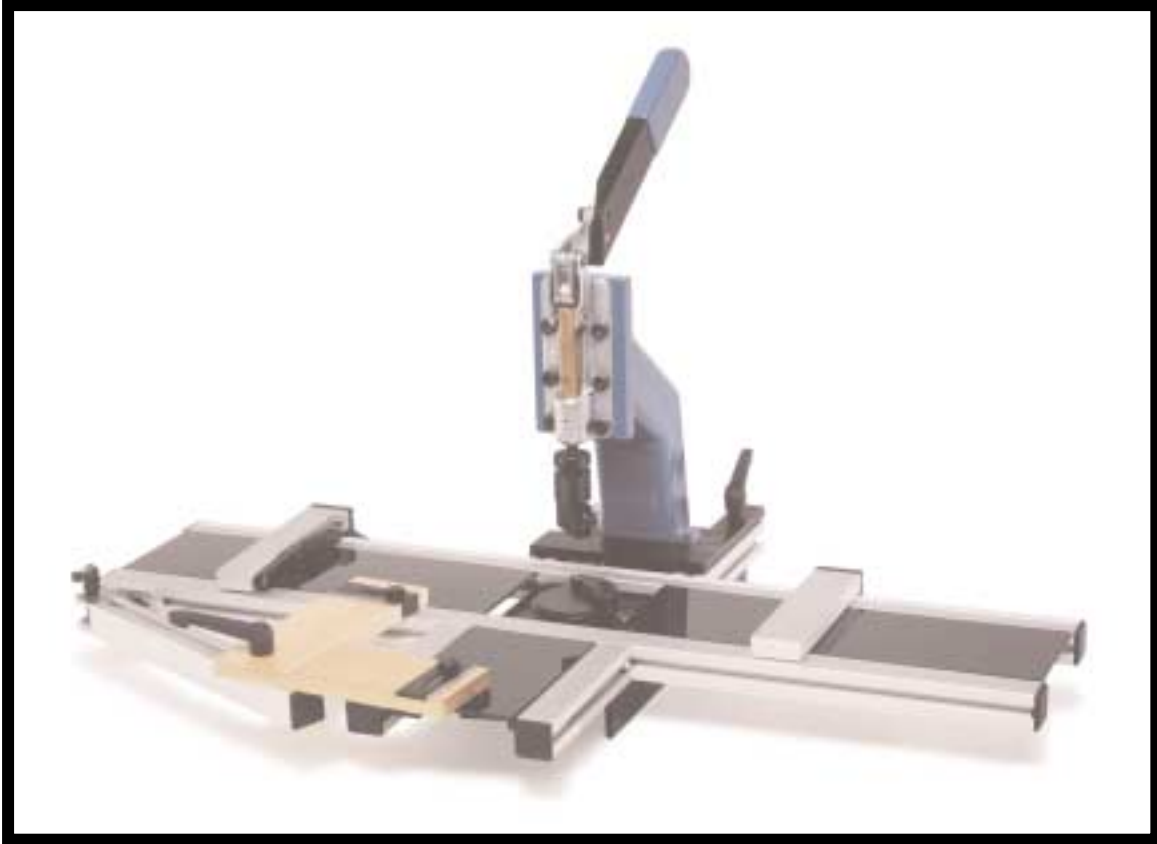

THE CHAMP III

Craft, Inc., in a continuing effort to improve its production and manufacturing of the world's finest hardware and machinery, is proud to introduce the all new ChampIII Toggle Press. This machine was developed to install a wide variety of Craft's popular self-fastening hardware, easier and faster than ever before.

The ChampIII toggle press is very user friendly, weighs 50% less than its predecessor, yet still allows the installation of numerous kinds of hardware depending upon the optional accessories being used. Self-fastening hangers are quickly installed with the help of left and right centering guides; easel hinges have a convenient Easel/Back Alignment Guide; self-fastening turnbuttons utilize a simple turn-button head and disk to ensure proper placement. In addition, we've redesigned our packaging to be environmentally safe.

Craft's Champ Machines are the most popular in our ever-growing extensive line of equipment designed to efficiently assist every frame manufacturer in all levels of hardware application. Please call us for more information or to arrange a demonstration.

The Craft ChampIII can be accessorized to apply a variety of easel hinges, self-fastening hangers and self-fastening turnbuttons, as shown below.

EASEL HINGES

6220

6229

6232

6234

6239

6241